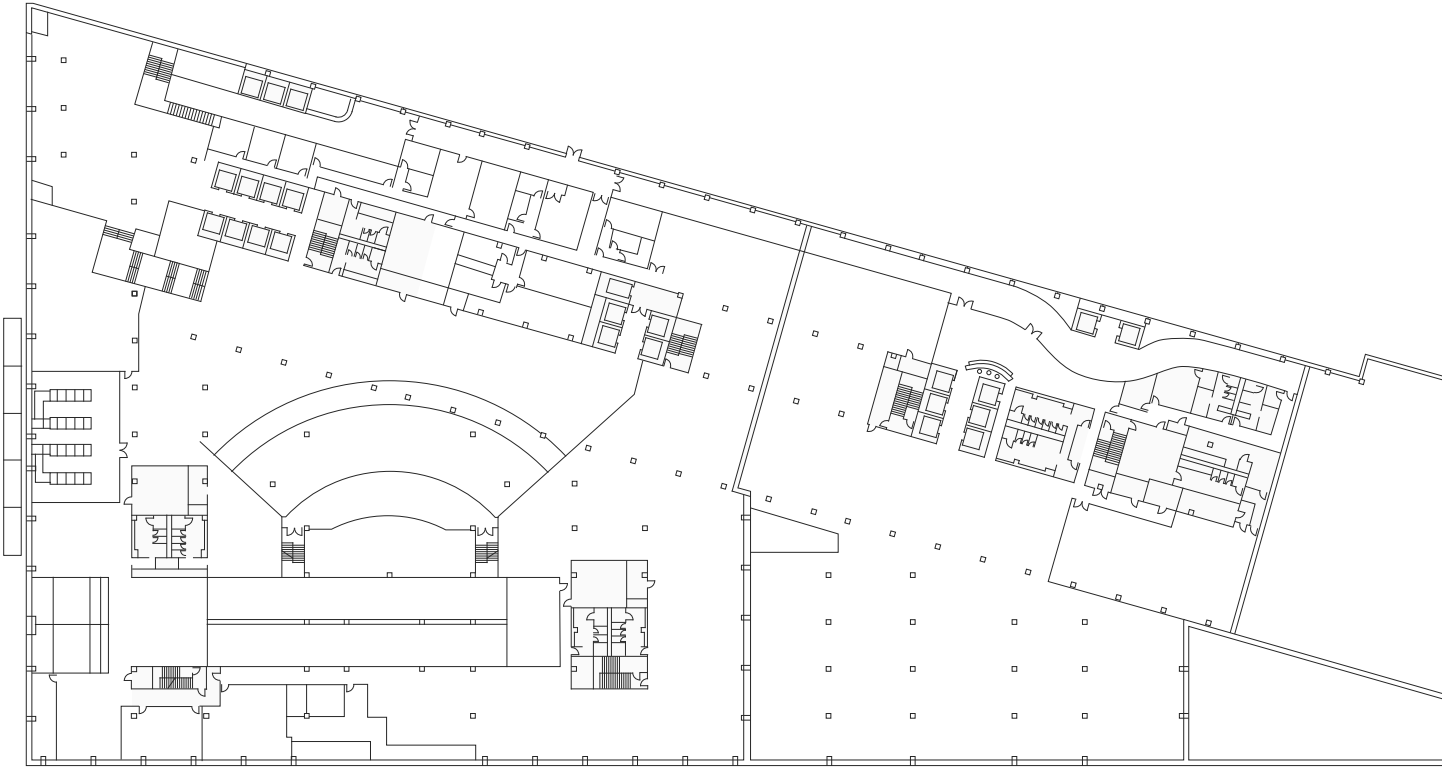

100F Street

Floor L

103,637 SF

LDPG

Louis Dreyfus Property Group
One Byrant Park Floor 44
New York, New York
10036-6715

T 202 490-2626
F 202 490-1060

Louis Dreyfus Property Group
1101 New York Avenue Floor 9
Washington DC
20006-3717