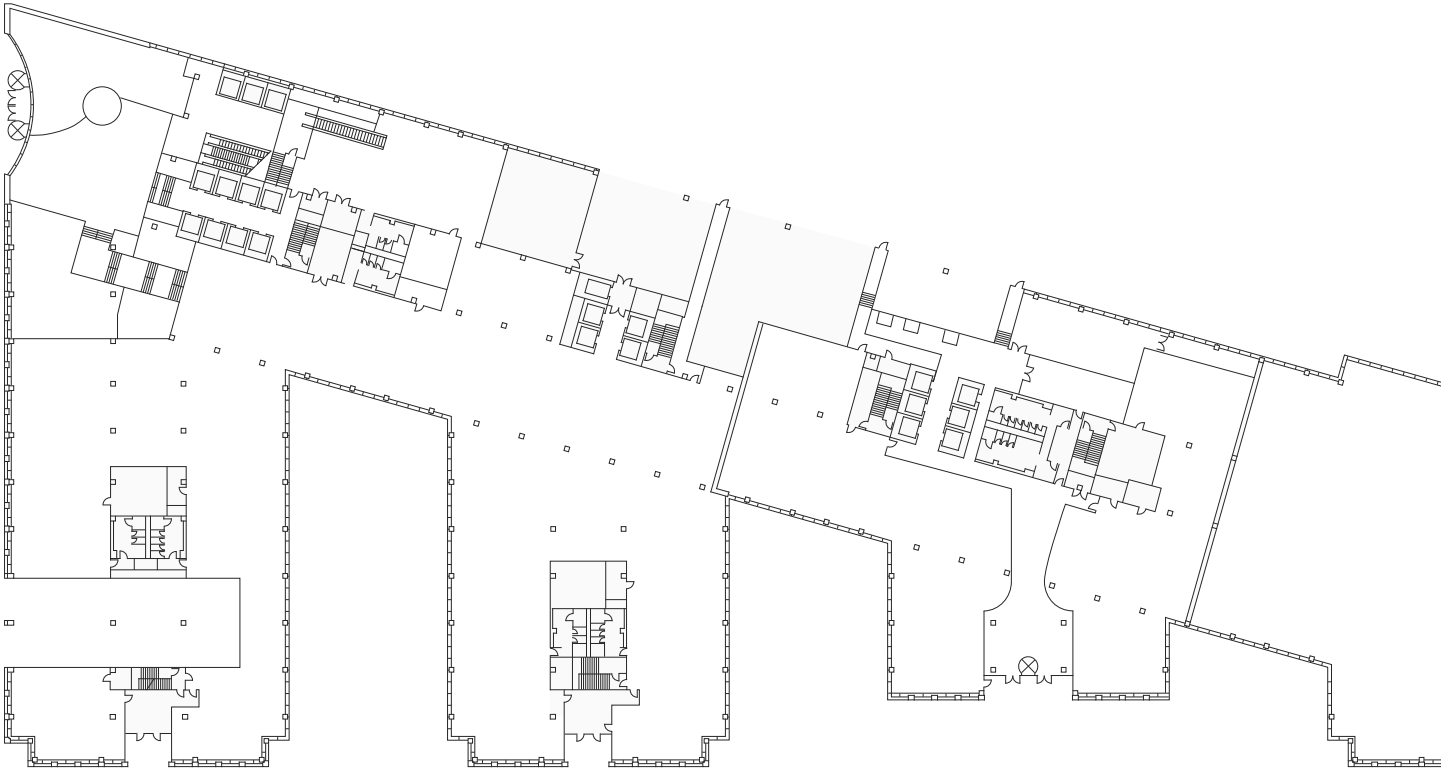

100F Street

Floor G

80,034 SF

LDPG

Louis Dreyfus Property Group
One Byrant Park Floor 44
New York, New York
10036-6715

T 202 490-2626
F 202 490-1060

Louis Dreyfus Property Group
1101 New York Avenue Floor 9
Washington DC
20006-3717

T 202 470-4900
F 202 470-4889